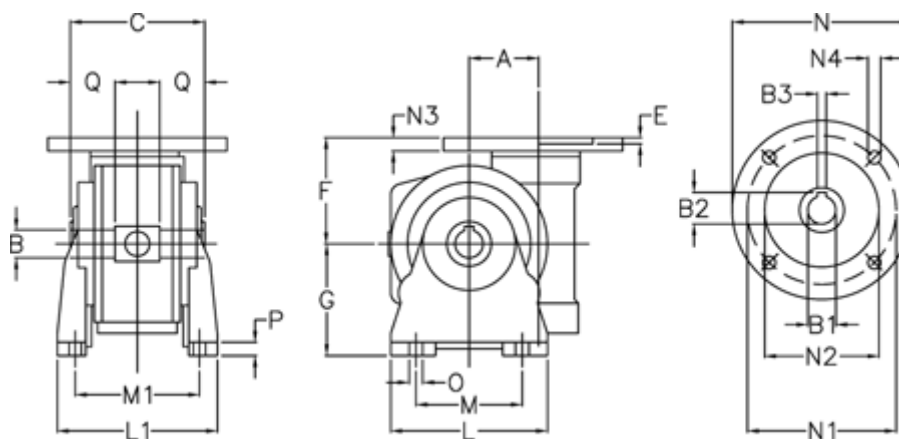

Data Sheet

Article number: 3902030020317
Description: Worm gear
VF 30-V-20-56B5

Measures

A	= 30	G	= 55	N3	= 7
B	= 14 H7	L	= 80	N4	= 7
B1 E7	= 9	L1	= 80	O	= 6.5
B2	= 10.4	M	= 50	P	= 8
B3 H9	= 3	M1	= 66	Q	= 20.5
C	= 55	N	= 120		
E	= 5.5	N1	= 100		
F	= 52	N2	= 80		